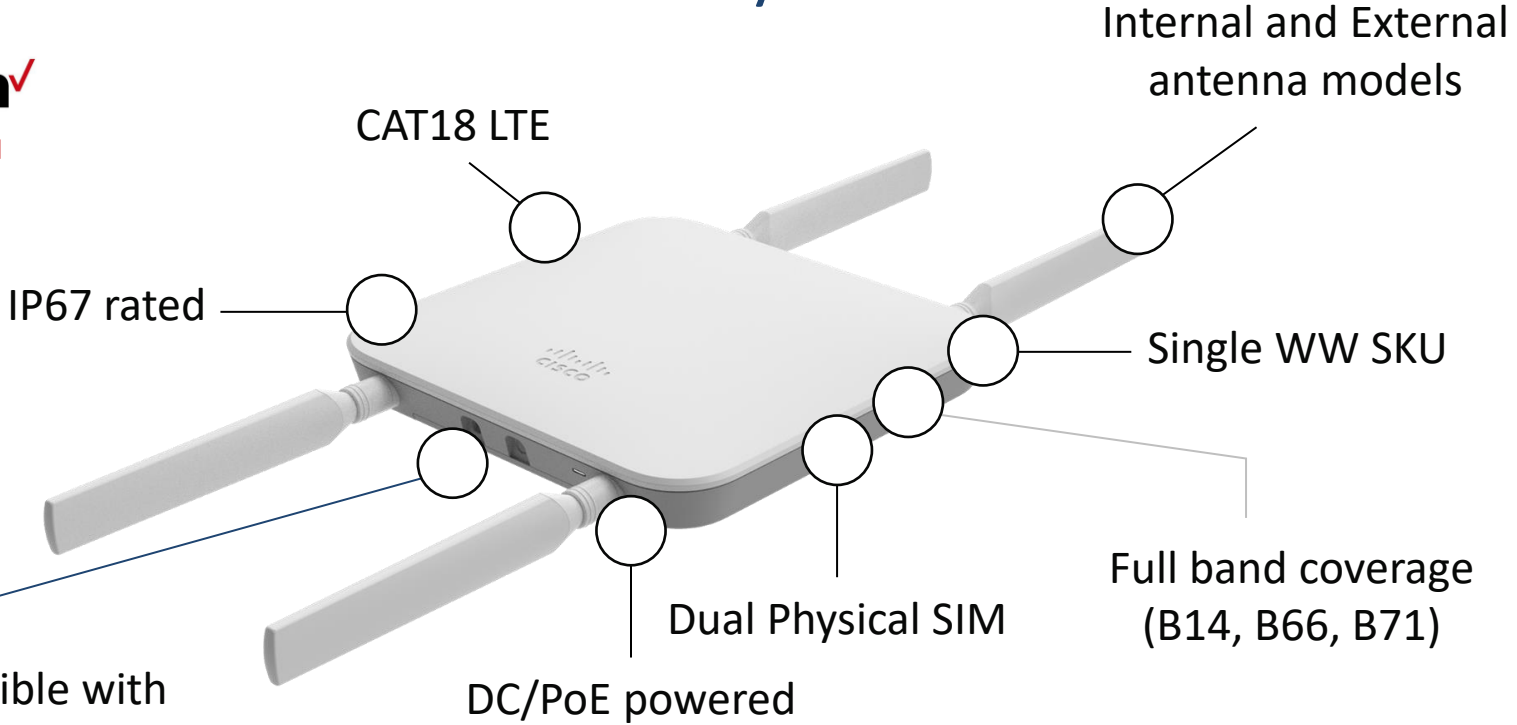

MX450

Up to 10,000 users
6 Gbps FW throughput

Meraki MG-41 Cellular Gateway

verizon[✓]

ODI Certified
MNS Certified

1% Interest for
3 years!
Cisco Easy Pay

LEARN MORE >>

Compatible with
MG21/E mounting bracket